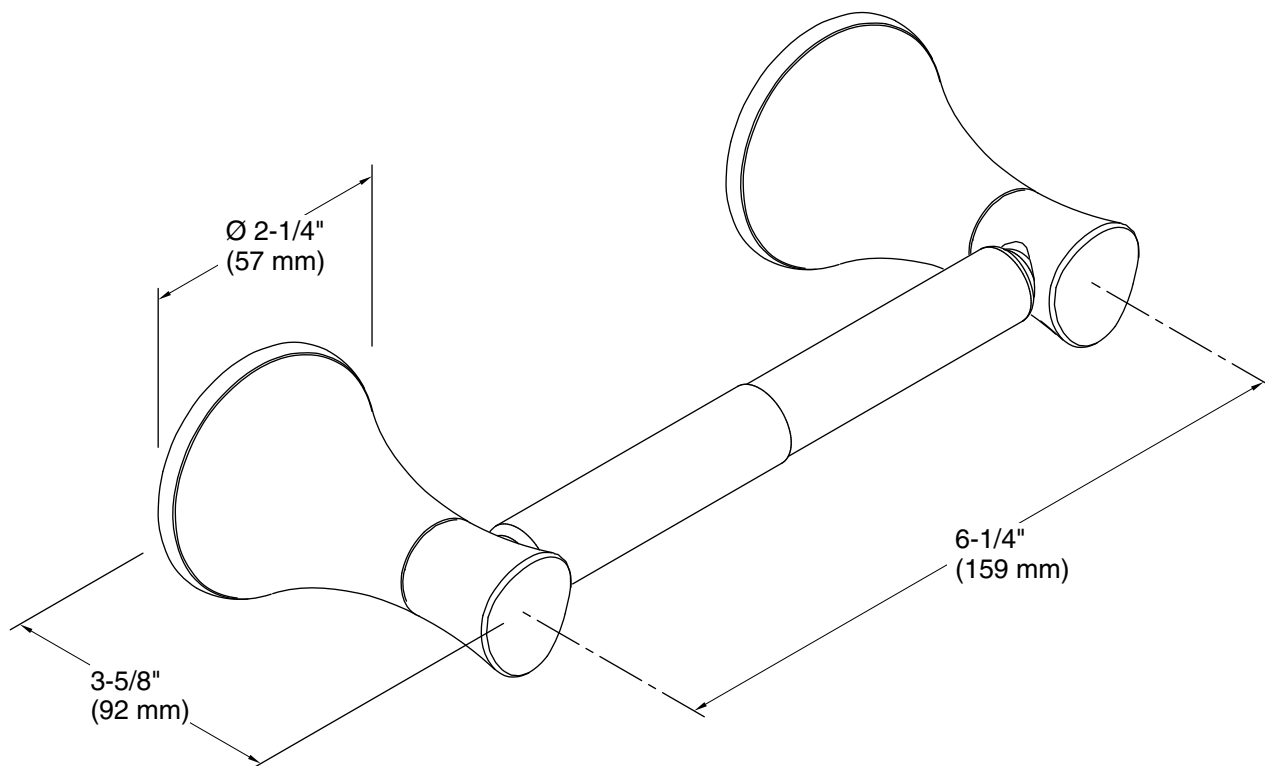

Technical Information

All product dimensions are nominal.

Material: Metal

Notes

Install this product according to the installation guide.

CAUTION: Risk of personal injury. Do not install these products in any area where they are likely to be used inadvertently as a grab bar or support bar. These products are not designed or intended for use as a grab bar or support bar.